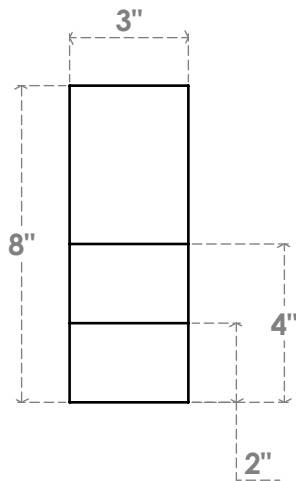

RFTP03X08X12GRN

3"W X 8"H X 12"L GREENSBORO ARCHITECTURAL GRADE PVC RAFTER TAIL

SIDE PROFILE

FRONT PROFILE

ISOMETRIC

EKENA
 MILLWORK
 EKENA MILLWORK
 2300 WEST MAIN ST.
 CLARKSVILLE, TX 75426
 TOLL FREE: 866-607-0453
 WWW.EKENAMILLWORK.COM

NOTES

1. INSTALLATION TO BE COMPLETED IN ACCORDANCE WITH MANUFACTURER'S SPECIFICATIONS.
2. DRAWING MAY NOT BE TO SCALE
3. THIS DRAWING IS INTENDED FOR DESIGN AND PLANNING PURPOSES ONLY.
4. ALL INFORMATION CONTAINED HEREIN WAS CURRENT AT THE TIME OF DEVELOPMENT BUT MUST BE REVIEWED AND APPROVED BY THE PRODUCT MANUFACTURER TO BE CONSIDERED ACCURATE.
5. ARCHITECTURAL GRADE PVC PRODUCTS ARE MADE FROM EXPANDED CELLULAR PVC AND COME NATURALLY WHITE BUT MAY BE PAINTED