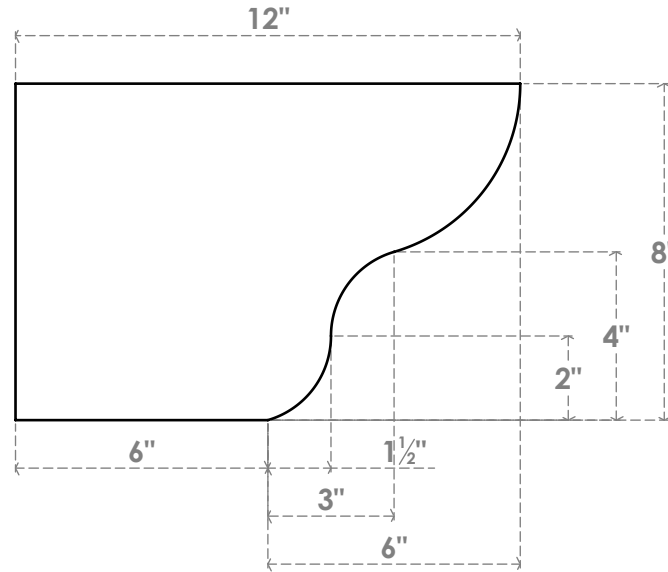

RFTP03X08X12GRN

3"W X 8"H X 12"L GREENSBORO ARCHITECTURAL GRADE PVC RAFTER TAIL

SIDE PROFILE

FRONT PROFILE

ISOMETRIC

EKENA
 MILLWORK
 EKENA MILLWORK
 2300 WEST MAIN ST.
 CLARKSVILLE, TX 75426
 TOLL FREE: 866-607-0453
 WWW.EKENAMILLWORK.COM